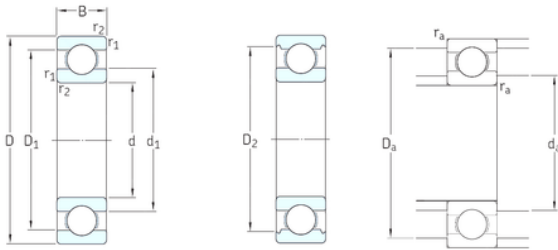

China abec 5 Bearing Supplier

SKF bearing catalog 6202 bearing price list 6202 bearing hot sale bearing 6202

Bearing No. 6202

6202 Bearing 2D drawings and 3D CAD models

Size	15x35x11 mm
Bore Diameter	15 mm
Outer Diameter	35 mm
Width	11 mm
d	15 mm
D	35 mm
B	11 mm
C	11 mm
d1	21,7 mm
r1 min.	0,6 mm
r2 min.	0,6 mm
D1	29 mm
D2	30,4 mm
da min.	19,2 mm
Da max.	30,8 mm
rc max.	0,6 mm
Weight	0,045 Kg
Basic dynamic load rating (C)	8,06 kN
Basic static load rating (C0)	3,75 kN
Fatigue load limit (Pu)	0,16
Reference speed	43000 r/min
Limiting speed	28000 r/min
Calculation factor (f0)	13
Category	Single Row Ball Bearings
Inventory	290.0

China abec 5 Bearing Supplier

Manufacturer Name	SKF
Minimum Buy Quantity	N/A
Weight / Kilogram	0.046
EAN	7316577090010
Product Group	B00308
Enclosure	Open
Precision Class	ABEC 1 ISO P0
Maximum Capacity / Filling Slot	No
Rolling Element	Ball Bearing
Snap Ring	No
Internal Special Features	No
Cage Material	Steel
Internal Clearance	C0-Medium
Inch - Metric	Metric
Long Description	15MM Bore; 35MM Outside Diameter; 11MM Outer Race Diameter; Open; Ball Bearing; ABEC 1 ISO P0; No Filling Slot; No Snap Ring; No Internal Special Features
Category	Single Row Ball Bearing
UNSPSC	31171504
Harmonized Tariff Code	8482.10.50.68
Noun	Bearing
Keyword String	Ball
Manufacturer URL	http://www.skf.com
Manufacturer Item Number	6202
Weight / LBS	0.1
Outer Race Width	0.433 Inch 11 Millimeter
Bore	0.591 Inch 15 Millimeter
Outside Diameter	1.378 Inch 35 Millimeter