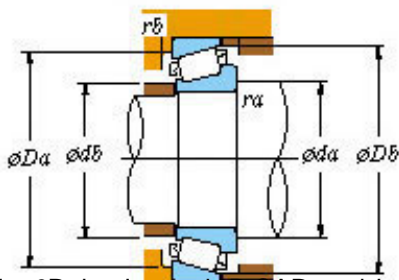

## Koyo 3780/20 3780/3720 Taper Roller Bearings

Bearing No. 3780/20

■ Mounting dimensions

3780/20 Bearing 2D drawings and 3D CAD models

|                   |         |
|-------------------|---------|
| Bearing No.       | 3780/20 |
| d                 | 50.8    |
| D                 | 93.264  |
| T                 | 30.162  |
| B                 | 30.302  |
| r(min)            | 3.6     |
| r1(min)           | 3.2     |
| Cr                | 129     |
| C0r               | 137     |
| Cu                | 20.9    |
| Grease lub.       | 4200    |
| Oil lub.          | 5500    |
| C                 | 23.812  |
| a                 | 22.2 mm |
| da                | 64.0    |
| db                | 58.0    |
| Da                | 82.0    |
| Db                | 88.0    |
| ra(max)           | 3.6     |
| rb(max)           | 3.2     |
| e                 | 0.34    |
| Y1                | 1.77    |
| Y0                | 0.97    |
| (Refer.) Mass(kg) | 0.835   |