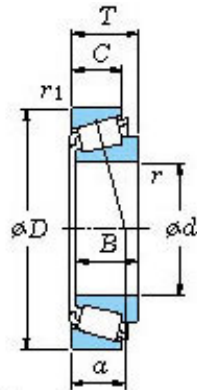

## Koyo 3780/20 3780/3720 Taper Roller Bearings

Bearing No. 3780/20

■ Mounting dimensions

3780/20 Bearing 2D drawings and 3D CAD models

|                   |         |
|-------------------|---------|
| Bearing No.       | 3780/20 |
| d                 | 50.8    |
| D                 | 93.264  |
| T                 | 30.162  |
| B                 | 30.302  |
| r(min)            | 3.6     |
| r1(min)           | 3.2     |
| Cr                | 129     |
| C0r               | 137     |
| Cu                | 20.9    |
| Grease lub.       | 4200    |
| Oil lub.          | 5500    |
| C                 | 23.812  |
| a                 | 22.2 mm |
| da                | 64.0    |
| db                | 58.0    |
| Da                | 82.0    |
| Db                | 88.0    |
| ra(max)           | 3.6     |
| rb(max)           | 3.2     |
| e                 | 0.34    |
| Y1                | 1.77    |
| Y0                | 0.97    |
| (Refer.) Mass(kg) | 0.835   |