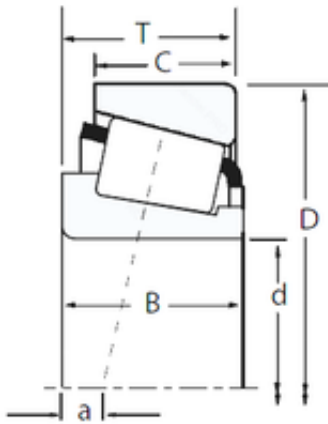

China abec 5 Bearing Supplier

timken tapered roller bearing 32212
60x110x29.75mm tapered roller bearings

Bearing No. 32212

Size	60x110x29.75 mm
Bore Diameter	60 mm
Outer Diameter	110 mm
Width	29,75 mm
d	60 mm
D	110 mm
T	29,75 mm
B	28 mm
C	24 mm
R	2 mm
r	1,5 mm
Weight	1,14 Kg
Dynamic load rating radial (C)	137 kN
Calculation factor (e)	0,4

32212 Bearing 2D drawings and 3D CAD models