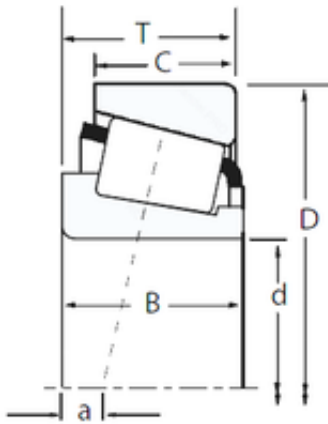

China abec 5 Bearing Supplier

Timken 33211 Tapered Roller Bearings 33211 timken bearing

Bearing No. 33211

Size	55x100x35 mm
Bore Diameter	55 mm
Outer Diameter	100 mm
Width	35 mm
d	55 mm
D	100 mm
T	35 mm
B	35 mm
C	27 mm
R	2 mm
r	1,5 mm
Weight	1,16 Kg
Dynamic load rating radial (C)	155 kN
Calculation factor (e)	0,4

33211 Bearing 2D drawings and 3D CAD models