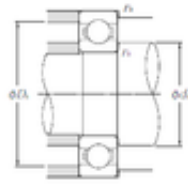

### NTN Ball Bearing 6000LLU 6001 LLU 6002LLU 6003 LLU

Bearing No. 6000LLU

6000LLU Bearing 2D drawings and 3D CAD models

Size	10x26x8 mm
Bore Diameter	10 mm
Outer Diameter	26 mm
Width	8 mm
d	10 mm
D	26 mm
B	8 mm
C	8 mm
r min.	0,3 mm
da min.	12 mm
da max	13,5 mm
Da max.	24 mm
ra max.	0,3 mm
Weight	0,019 Kg
Basic dynamic load rating (C)	4,55 kN
Basic static load rating (C0)	1,96 kN
Reference speed	21 000 r/min
Category	Single Row Ball Bearings
Inventory	0.0
Manufacturer Name	NTN
Minimum Buy Quantity	N/A
Weight / Kilogram	0.019
EAN	4547359003543
Product Group	B00308
Enclosure	2 Seals

## China abec 5 Bearing Supplier

Precision Class	ABEC 1   ISO P0
Maximum Capacity / Filling Slot	No
Rolling Element	Ball Bearing
Snap Ring	No
Internal Special Features	No
Cage Material	Steel
Enclosure Type	Contact Seal
Internal Clearance	C0-Medium
Inch - Metric	Metric
Long Description	10MM Bore; 26MM Outside Diameter; 8MM Outer Race Diameter; 2 Seals; Ball Bearing; ABEC 1   ISO P0; No Filling Slot; No Snap Ring; No Internal Special Features
Category	Single Row Ball Bearing
UNSPSC	31171504
Harmonized Tariff Code	8482.10.50.68
Noun	Bearing
Keyword String	Ball
Manufacturer URL	<a href="http://www.ntnamerica.com">http://www.ntnamerica.com</a>
Manufacturer Item Number	6000LLU
Weight / LBS	0.042
Bore	0.394 Inch   10 Millimeter
Outside Diameter	1.024 Inch   26 Millimeter
Outer Race Width	0.315 Inch   8 Millimeter
bore diameter:	10 mm
precision rating:	ISO Class 0
outside diameter:	26 mm
finish/coating:	Uncoated
overall width:	8 mm
bearing material:	High Carbon Chrome Steel