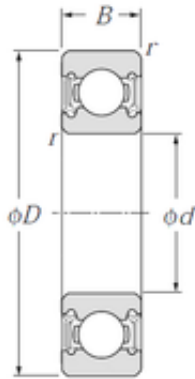

### NTN Ball Bearing 6000LLU 6001 LLU 6002LLU 6003 LLU

Bearing No. 6000LLU

6000LLU Bearing 2D drawings and 3D CAD models

Size	10x26x8 mm
Bore Diameter	10 mm
Outer Diameter	26 mm
Width	8 mm
d	10 mm
D	26 mm
B	8 mm
C	8 mm
r min.	0,3 mm
da min.	12 mm
da max	13,5 mm
Da max.	24 mm
ra max.	0,3 mm
Weight	0,019 Kg
Basic dynamic load rating (C)	4,55 kN
Basic static load rating (C0)	1,96 kN
Reference speed	21 000 r/min
Category	Single Row Ball Bearings
Inventory	0.0
Manufacturer Name	NTN
Minimum Buy Quantity	N/A
Weight / Kilogram	0.019
EAN	4547359003543
Product Group	B00308
Enclosure	2 Seals

## China abec 5 Bearing Supplier

Precision Class	ABEC 1   ISO P0
Maximum Capacity / Filling Slot	No
Rolling Element	Ball Bearing
Snap Ring	No
Internal Special Features	No
Cage Material	Steel
Enclosure Type	Contact Seal
Internal Clearance	C0-Medium
Inch - Metric	Metric
Long Description	10MM Bore; 26MM Outside Diameter; 8MM Outer Race Diameter; 2 Seals; Ball Bearing; ABEC 1   ISO P0; No Filling Slot; No Snap Ring; No Internal Special Features
Category	Single Row Ball Bearing
UNSPSC	31171504
Harmonized Tariff Code	8482.10.50.68
Noun	Bearing
Keyword String	Ball
Manufacturer URL	<a href="http://www.ntnamerica.com">http://www.ntnamerica.com</a>
Manufacturer Item Number	6000LLU
Weight / LBS	0.042
Bore	0.394 Inch   10 Millimeter
Outside Diameter	1.024 Inch   26 Millimeter
Outer Race Width	0.315 Inch   8 Millimeter
bore diameter:	10 mm
precision rating:	ISO Class 0
outside diameter:	26 mm
finish/coating:	Uncoated
overall width:	8 mm
bearing material:	High Carbon Chrome Steel